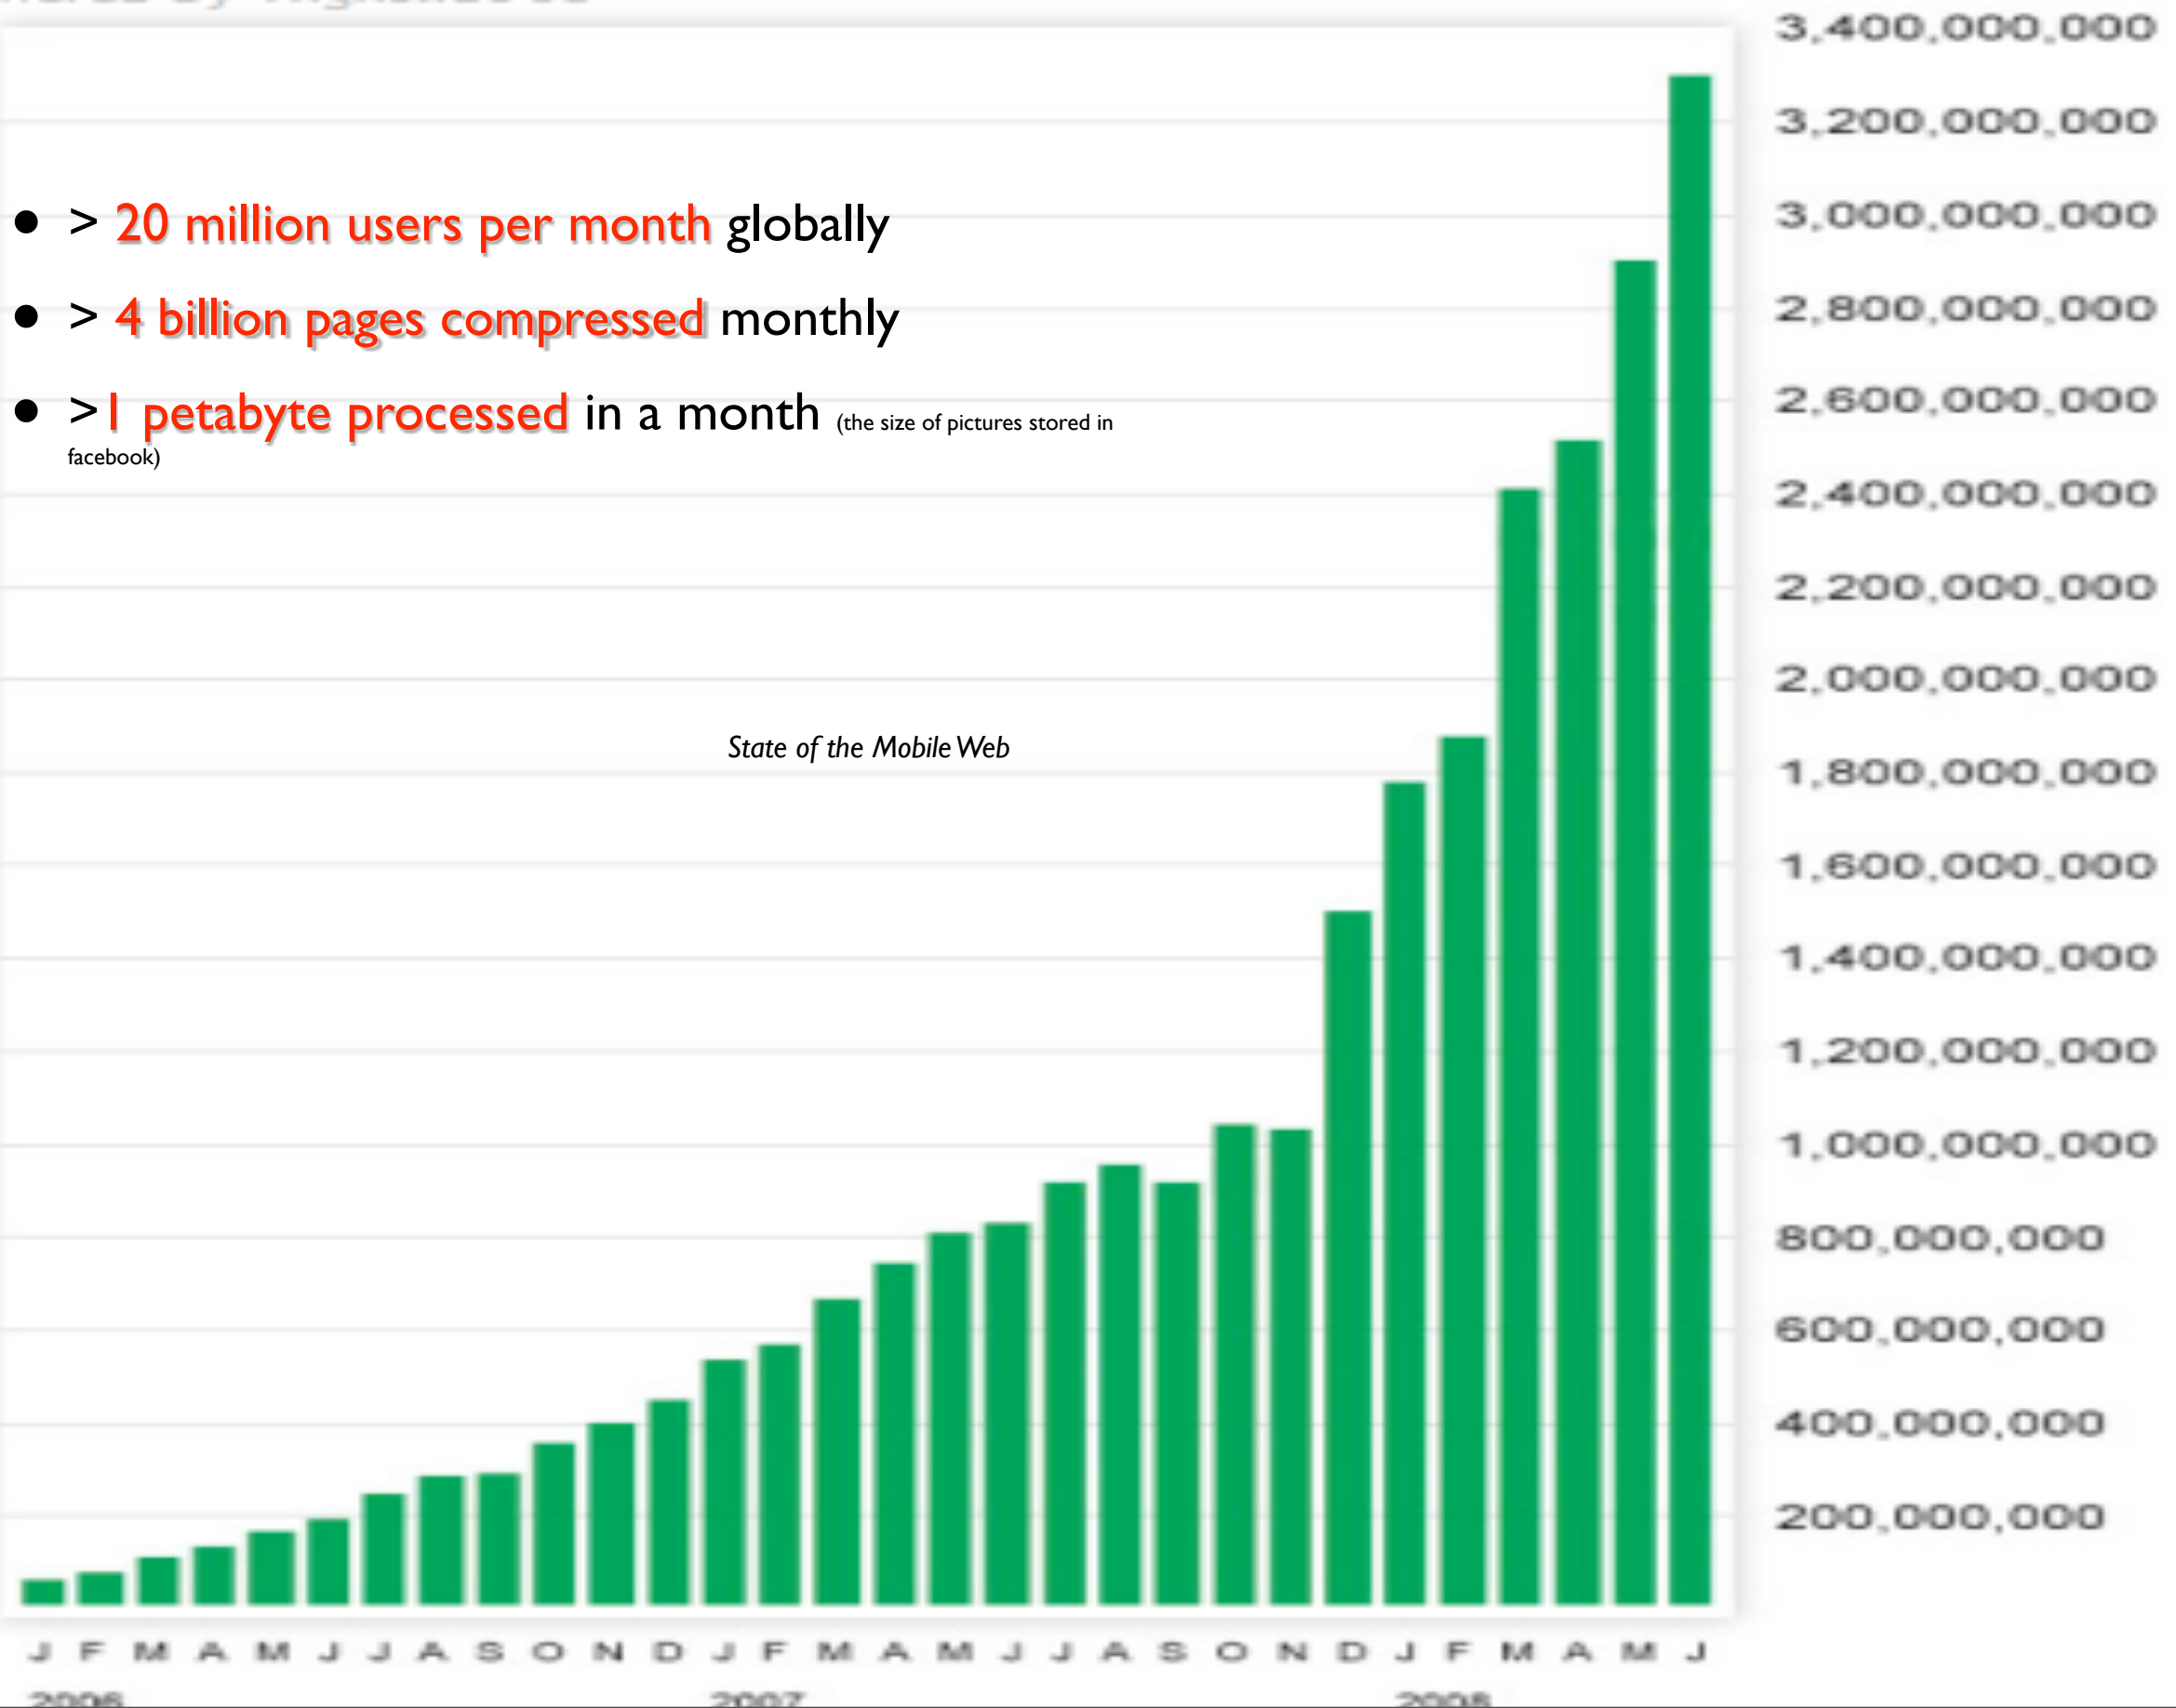

peperonity gamejump my.opera getjar gratisindo digg

Mobile Web Users by Age Group

Top Handsets used to surf the Web

Nokia N70

Nokia 6300

Nokia 6600

Nokia 5310

Nokia N73

Sony Ericsson W200i

Nokia 3230

Nokia 3500c

Nokia 3110c

Nokia 6120c

Global Mobile Web Trends

- > 20 million users per month globally
- > 4 billion pages compressed monthly
- > 1 petabyte processed in a month (the size of pictures stored in facebook)

State of the Mobile Web

Growth Factors

creative commons licensed photo from Nature Explore in Flickr

1.

Malaysia 30 RP/Kb

2.

3.

facebook.