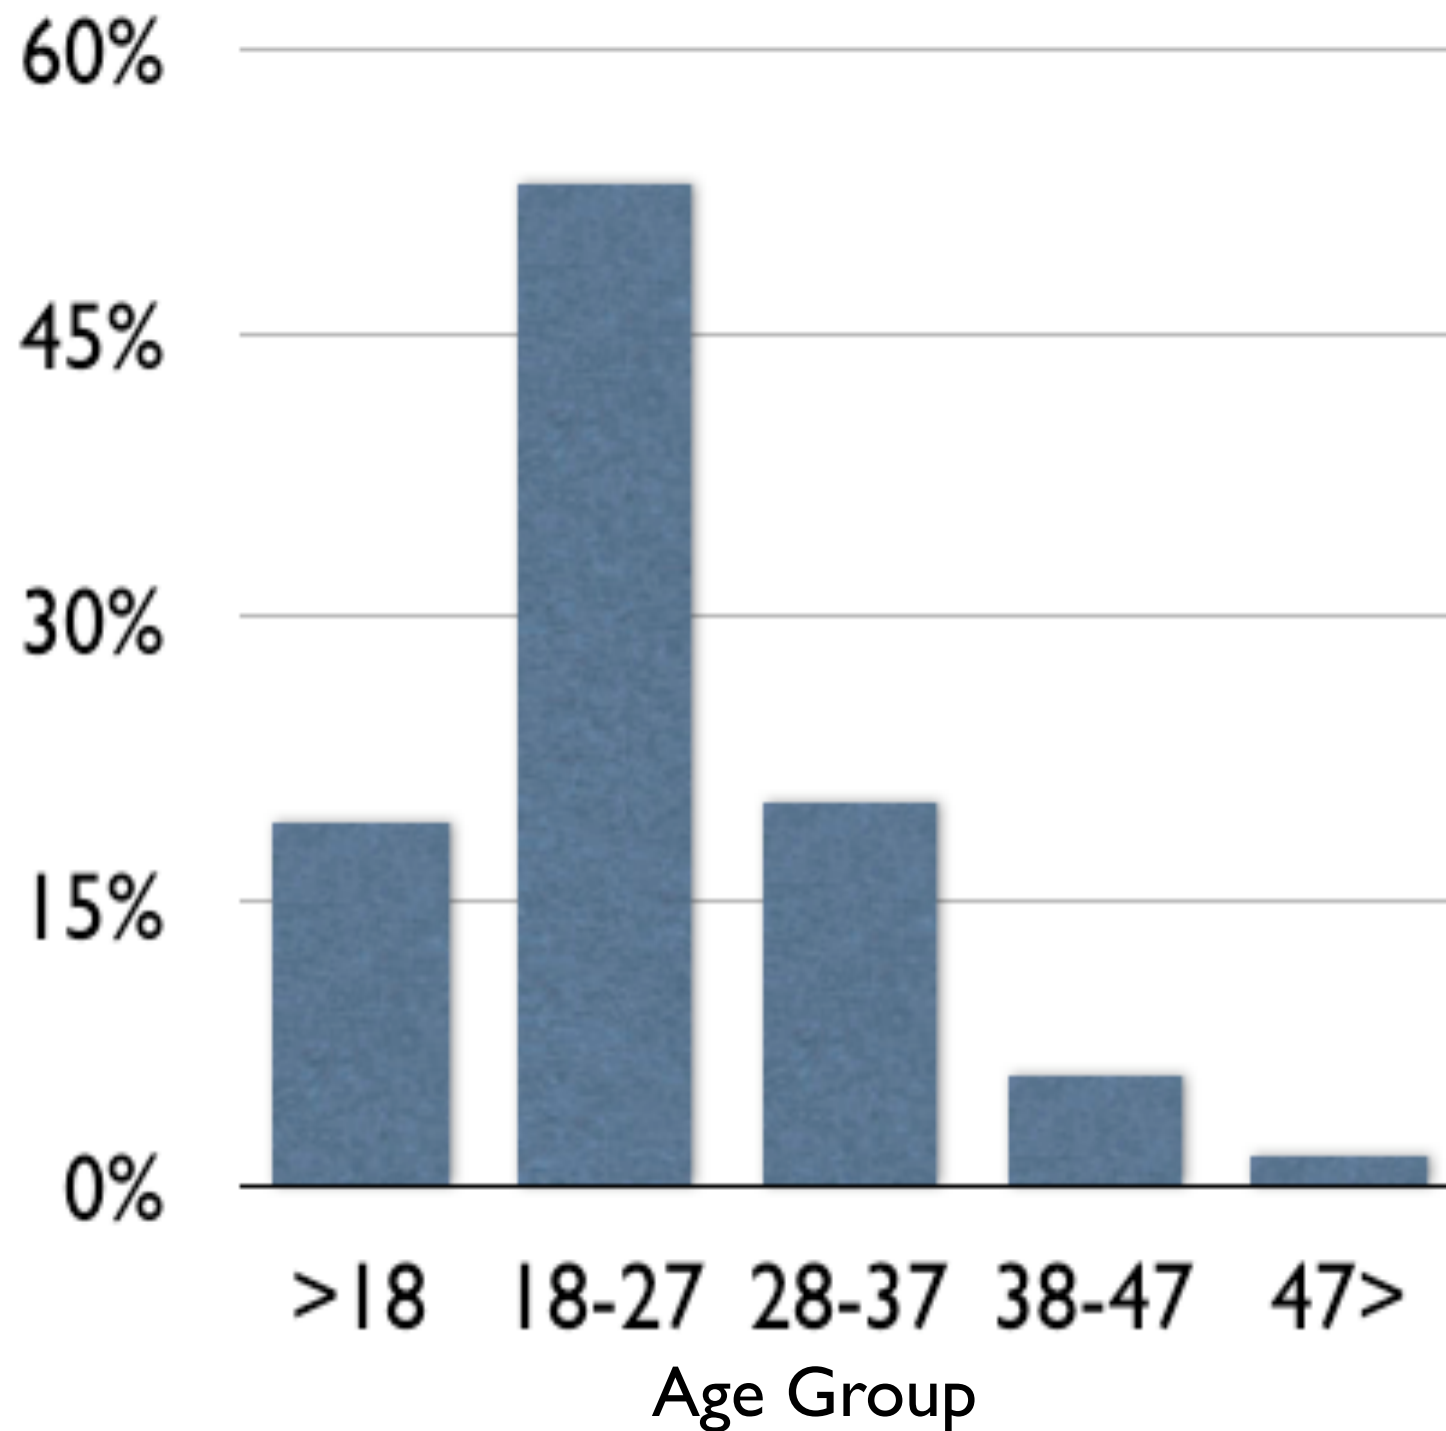

Mobile Web Users by Age Group